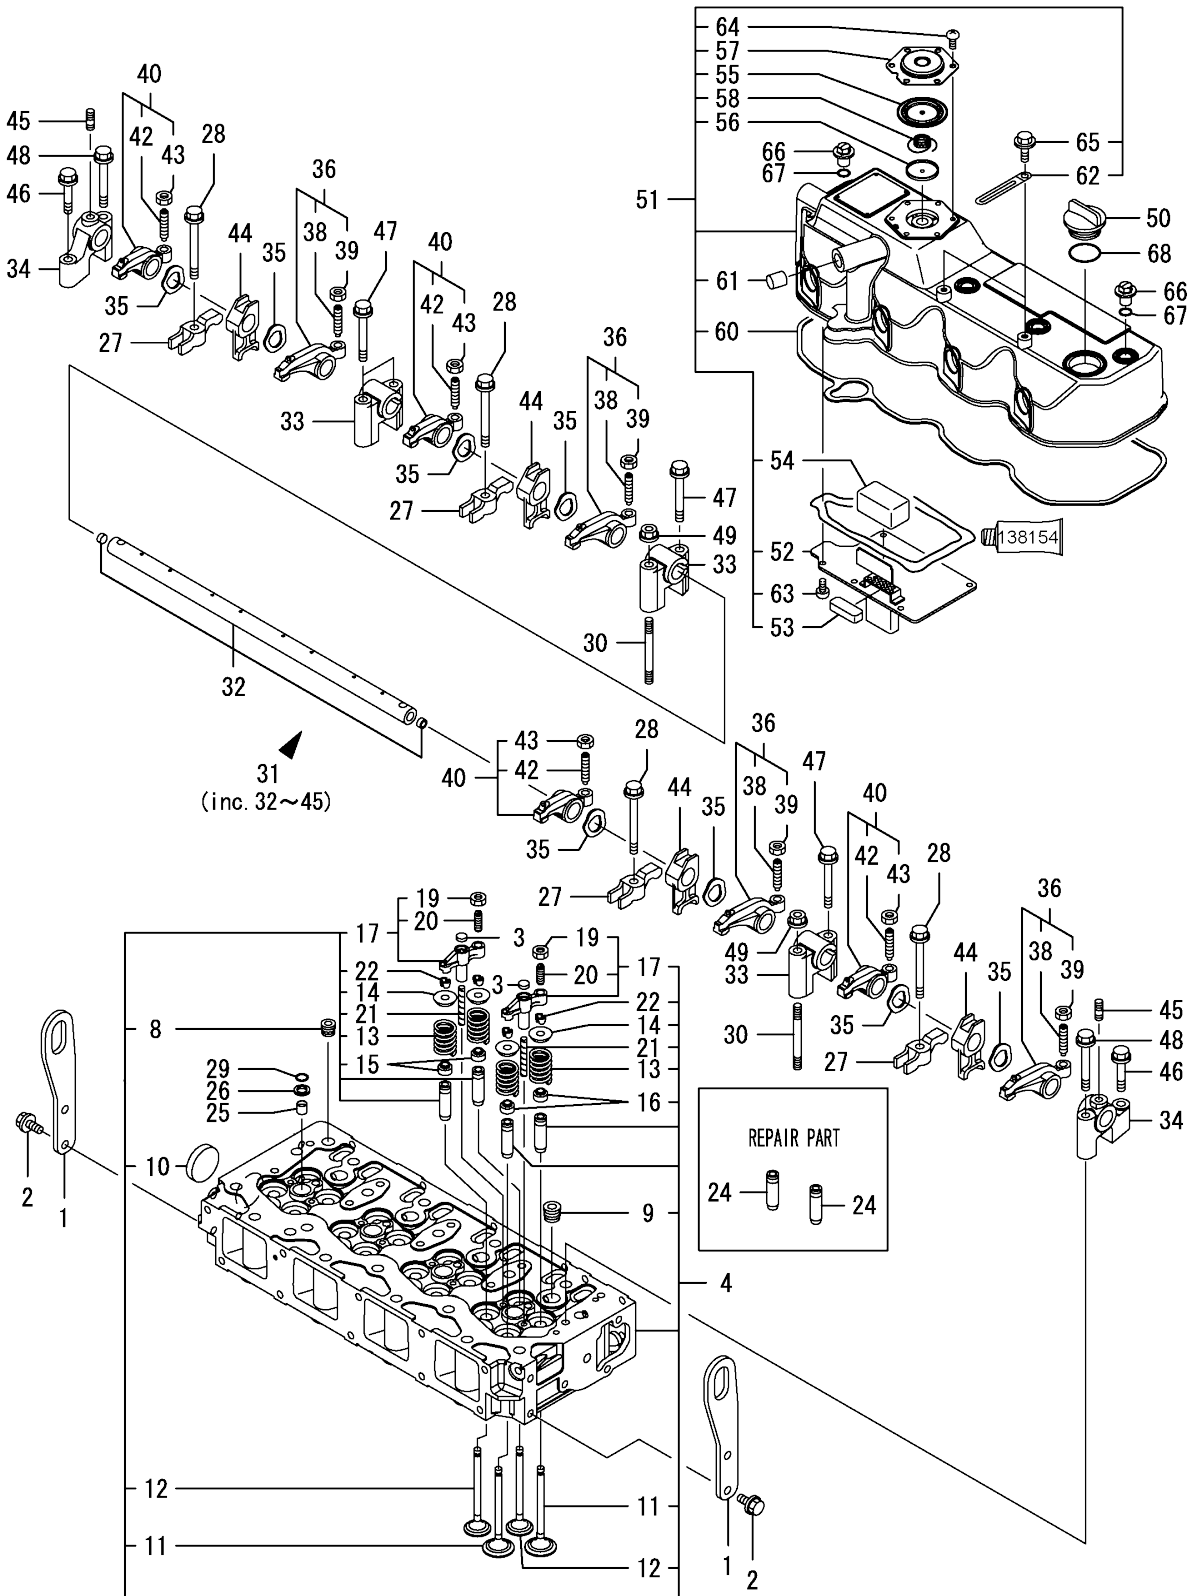

## CYLINDER HEAD AND BONNET

Ref. No.	Part No.	Description	Quantity	
			ZNMS/ZNMS2	ZNTBL/ZNGT
1	186519	LIFTER, ENGINE (ZNMS, ZNGT AND ZNMS2)	2	
	186519	LIFTER, ENGINE (ZNTBL)	1	
	197733	LIFTER, ENGINE (ZNTBL)	1	
2	425-34733	BOLT M8 X 16 PLATED	4	
3	186406	SEAT A, VALVE BRIDGE	8	
4	197622	HEAD ASSY, CYLINDER	1	
8	186602	PLUG PT1/4, SCREW	1	
9	425-36260	PLUG PT3/8, SCREW	4	
10	425-34779	PLUG 40	1	
11	186520	VALVE (INTAKE)	8	
12	186521	VALVE (EXHAUST)	8	
13	186522	VALVE SPRING	16	
14	425-35188	RETAINER, SPRING	16	
15	197472	SEAL, VALVE STEM (EXHAUST)	8	
16	425-35191	SEAL, VALVE STEM (INTAKE)	8	
17	186529	BRIDGE ASSY, VALVE	8	
19	425-34791	NUT M8 X P1.0	8	
20	186411	SCREW, VALVE BRIDGE	8	
21	186410	GUIDE, VALVE BRIDGE	8	
22	425-35189	COTTER ASSY	16	
24	186533	GUIDE, VALVE	16	
25	186337	PROTECTOR, NOZZLE	4	
26	425-34796	SEAT, NOZZLE	4	
27	186534	RETAINER, F.I.VALVE	4	
28	197603	FLANGE BOLT, RETAINER	4	
29	425-34776	O-RING 1A P 12.0	4	
30	186314	BOLT 8 X 80	2	
31	186528	SUPPORT CMP	1	
32	186523	SHAFT, ROCKER ARM	1	
33	186524	SUPPORT A	3	
34	186525	SUPPORT B	2	
35	186401	WAVE WASHER	8	
36	186530	ARM ASSY, ROCKER	4	
38	188596	SCREW, VALVE	4	
39	425-34791	NUT M8 X P1.0	4	
40	186531	ARM ASSY, ROCKER	4	
42	188596	SCREW, VALVE	4	
43	425-34791	NUT M8 X P1.0	4	
44	186535	PEDESTAL, RETAINER	4	
45	186624	STUD M8 X 22 PLATED	2	
46	425-34805	BOLT M8 X 40 PLATED	2	
47	425-34838	BOLT M8 X 60 PLATED	4	
48	425-34838	BOLT M8 X 60 PLATED	2	
49	138140	NUT, M8	2	
50	425-34740	CAP, FILLER	1	
51	197621	BONNET ASSY	1	
52	197601	BAFFLE PLATE	1	
53	197602	BAFFLE	1	
54	186518	BAFFLE	1	
55	186388	DIAPHRAGM, BREATHER	1	
56	186389	CENTER PLATE	1	
57	186390	PLATE, BREATHER	1	
58	186391	SPRING, DIAPHRAGM	1	
60	197698	GASKET, BONNET	1	
61	186335	PLUG	1	
62	197779	CLIP	2	
63	186598	SCREW 5 X 10,TAPPING	6	
64	186598	SCREW 5 X 10,TAPPING	6	
65	186615	BOLT M6 X 12 PLATED	2	
66	425-34775	KNOB	4	
67	425-34776	O-RING 1A P 12.0	4	
68	425-34745	O-RING 1A P-32.0	1	